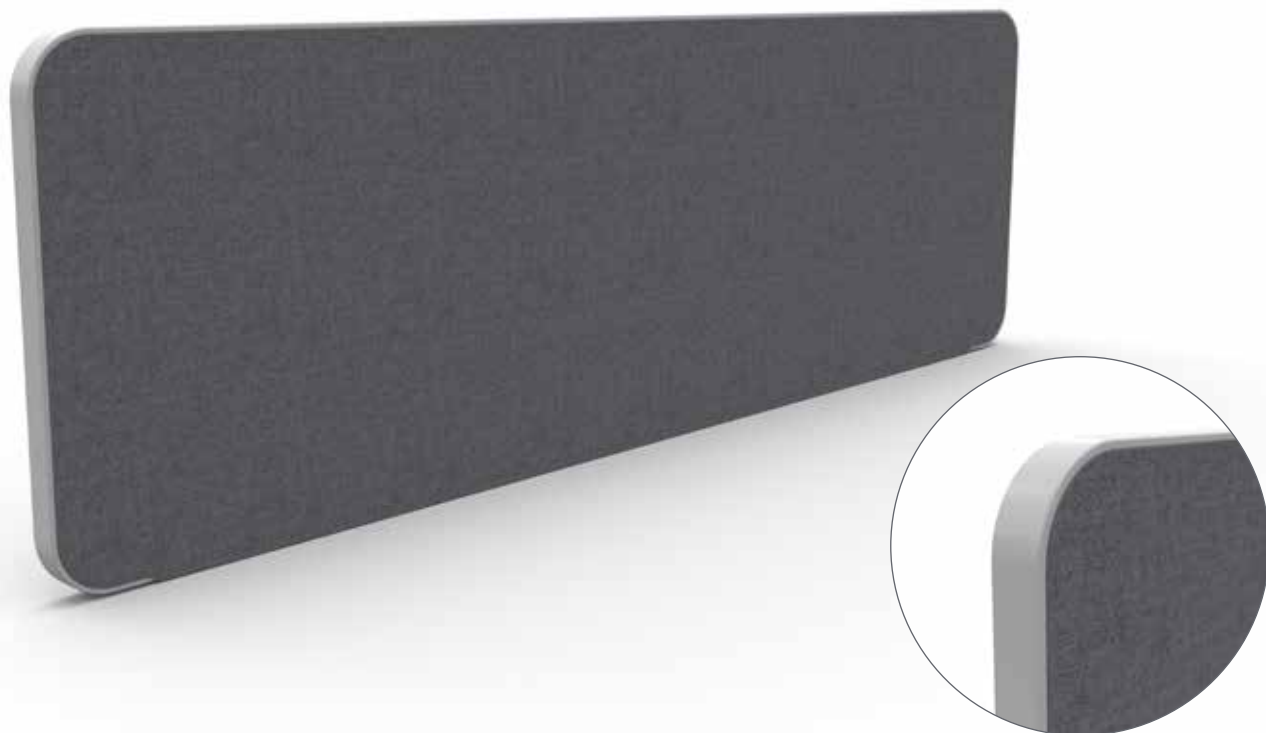

LOOP screens and brackets have been designed and engineered to integrate with a broad range of desk types

LOOP screens comprise of 25mm thick fabric covered panels, framed with matching fabric edge trim. Available in a variety of fabrics, this edging detail Loopes the latest colour trends in office furniture.

All LOOP screens can be specified in a huge range of colours. The addition of an optional accessory rail enables a range of popular screen hung accessories to be mounted on the screen, thus further enhancing the screens functionality.

ECHO Features:

- 25mm screen thickness
- High quality 4mm thick PVC trim surround
- Huge range of colours available
- Clean, crisp design
- Accessory rail option
- Excellent value

LOOP Straight Screen

Size	Product Code
0585w x 0380h	LOOP-ST-0638R
0785w x 0380h	LOOP-ST-0838R
0800w x 0380h	LOOP-ST-0838
0985w x 0380h	LOOP-ST-1038R
1000w x 0380h	LOOP-ST-1038
1185w x 0380h	LOOP-ST-1238R
1200w x 0380h	LOOP-ST-1238
1385w x 0380h	LOOP-ST-1438R
1400w x 0380h	LOOP-ST-1438
1585w x 0380h	LOOP-ST-1638R
1600w x 0380h	LOOP-ST-1638
1785w x 0380h	LOOP-ST-1838R
1800w x 0380h	LOOP-ST-1838
2000w x 0380h	LOOP-ST-2038

IMPORTANT NOTE:

- Only Fits 25mm Desktops
- Not available in Sonus fabric

Features

- High quality 4mm thick PVC trim surround
- Flexible solution to the working environment
- Defines the working zone on bench and desk systems
- Allows privacy; increasing productivity
- Simple and fast repositioning - no bracket needed!
- 25mm fabric panel