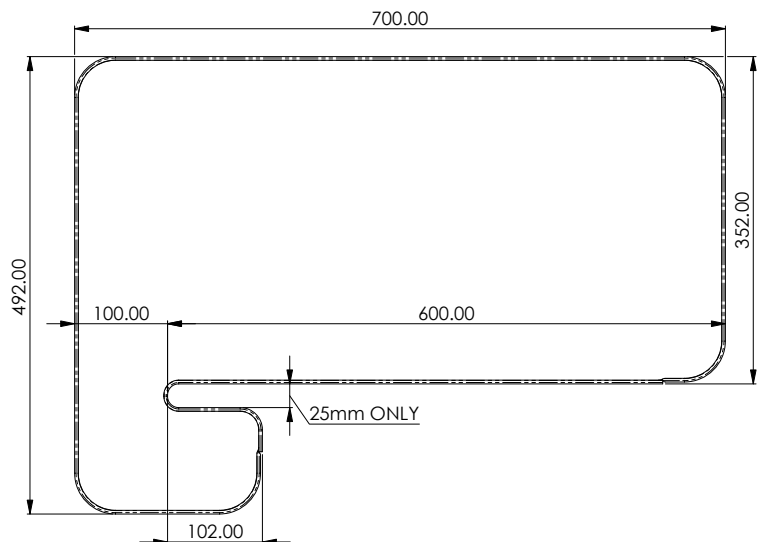

ECHO Features:

- 25mm screen thickness
- High quality 4mm thick PVC trim surround
- Huge range of colours available
- Clean, crisp design
- Accessory rail option
- Excellent value

LOOP Straight Screen

Size	Product Code
0585w x 0380h	LOOP-ST-0638R
0785w x 0380h	LOOP-ST-0838R
0800w x 0380h	LOOP-ST-0838
0985w x 0380h	LOOP-ST-1038R
1000w x 0380h	LOOP-ST-1038
1185w x 0380h	LOOP-ST-1238R
1200w x 0380h	LOOP-ST-1238
1385w x 0380h	LOOP-ST-1438R
1400w x 0380h	LOOP-ST-1438
1585w x 0380h	LOOP-ST-1638R
1600w x 0380h	LOOP-ST-1638
1785w x 0380h	LOOP-ST-1838R
1800w x 0380h	LOOP-ST-1838
2000w x 0380h	LOOP-ST-2038

Add suffix fabric code, e.g. '-LTH49'

Features

- 25mm screen thickness
- Incredible value for money
- High quality 4mm thick PVC trim surround
- Accessory hanging facility option
- Radiused on all four corners
- Superior build quality

LOOP Grip Screen

Size	Product Code
0700w x 0492h	LOOP-GRIP-0600

Add suffix fabric code, e.g. '-LTH49'

Description

A one size 'fits all' screen to partition bench or desking systems. Designed intuitively, Grip allows the user to simply push the screen onto a standard 25mm desktop. Grip prevents wobble due to the friction-fit design.

LOOP Accessory Rail

Size	Product Code
0800w (600mm)	LOOP-ACR-08
1000w (800mm)	LOOP-ACR-10
1200w (1000mm)	LOOP-ACR-12
1400w (1200mm)	LOOP-ACR-14
1600w (1400mm)	LOOP-ACR-16
1800w (1600mm)	LOOP-ACR-18

Add suffix To Code - 'S' For Silver 'B' For Black Or 'W' For White.