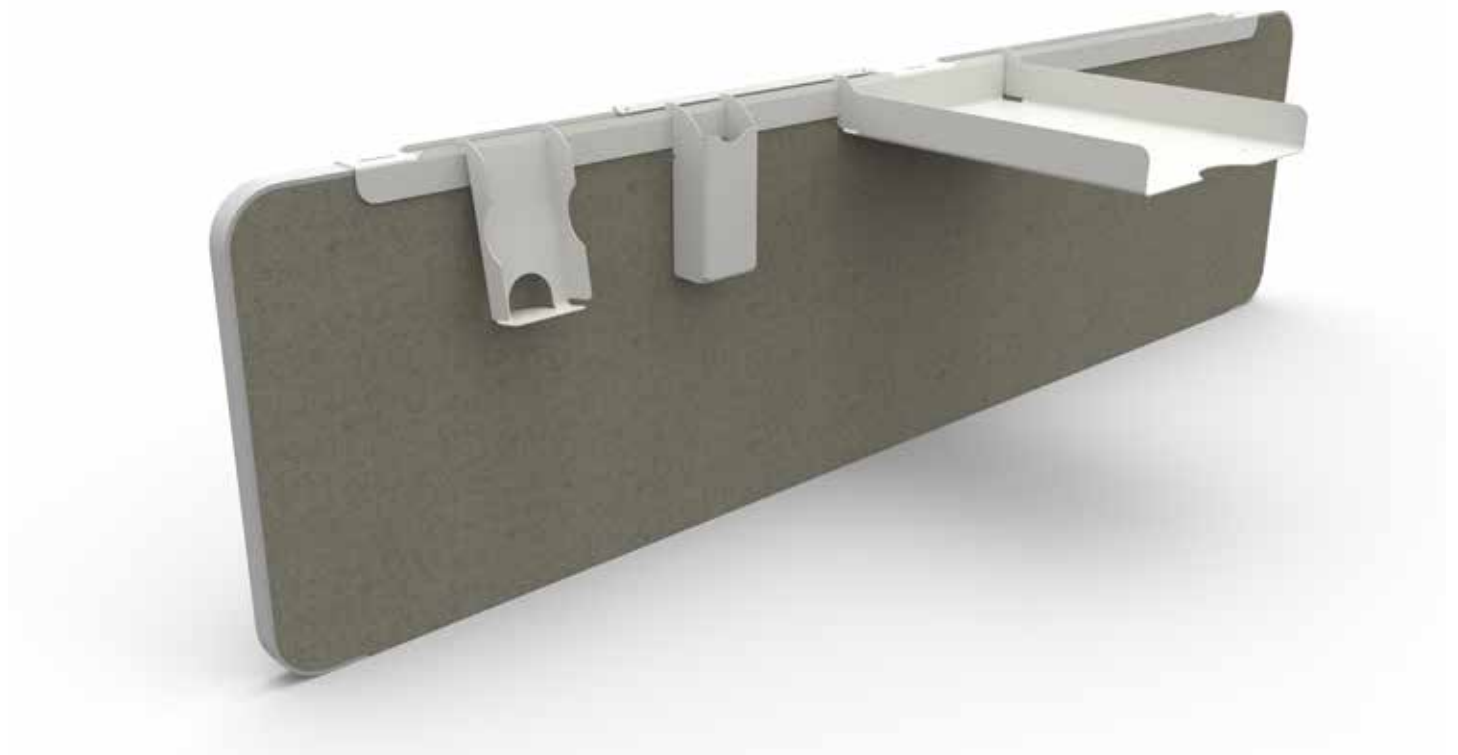

LOOP Accessory Rail