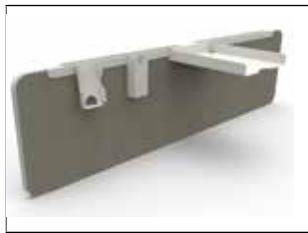

LOOP

Specification Guide

supporting the way you work.

Contents

Straight Screen

Page 4

Grip Screen

Page 5

Accessory Rail

Page 6

Screen Hung Accesories

Page 7

Fabric Bands

Page 8

Overview

BEC Systems is proud to introduce LOOP. LOOP is a range of contemporary, fully upholstered fabric covered screens with contrasting PVC extrusion at a highly competitive price, whilst remaining aesthetically clean & simple.

LOOP screens and brackets have been designed and engineered to integrate with a broad range of desk types

LOOP screens comprise of 25mm thick fabric covered panels, framed with matching fabric edge trim. Available in a variety of fabrics, this edging detail Loopes the latest colour trends in office furniture.