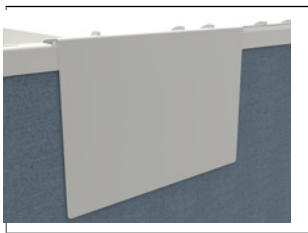

Screen Hung Accesories

Page 7